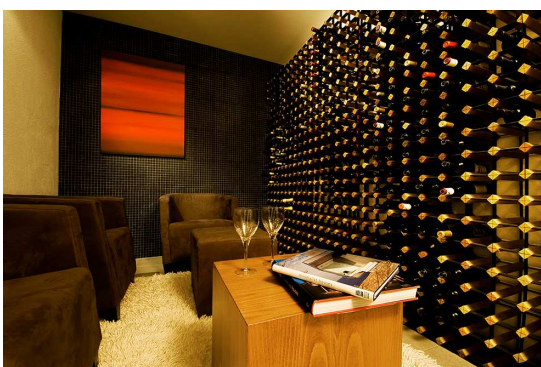

CUSTOM WINE RACK – PROJECT – Mosman NSW

THE HOME

1) Based in Sydney's suburb of Mosman, this home was an older style home refurbished. The cellar was located in the middle of the home beneath the kitchen and accessed via a trap door in the pantry floor.

THE IDEA

2) Create an aesthetically appealing custom made wine storage and display area which utilises available wall space as efficiently as possible.

THE SOLUTION

3) Our wine racks provided all the required objectives with great aesthetics, good use of available wall space and with 110 bottle storage per M2, Bordex are the most space saving wine rack units in the world.

Made from quality hardwood plantation timber and baked enamel steel, every Bordex wine rack is manufactured to the highest standard.

THE INVESTMENT

4) 24 Pockets High 2320mm x 47 Pockets Wide 4505mm = Total Bottle Storage 1175. RRP = AU\$4,935 (4.20 per pocket).