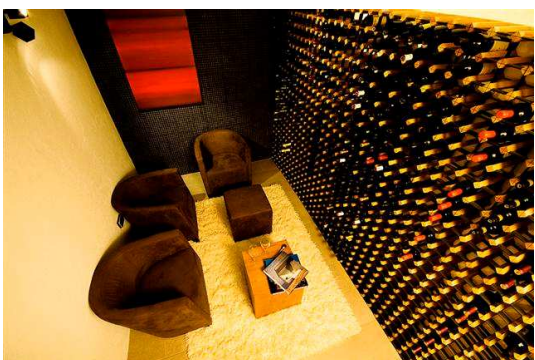

CUSTOM WINE RACK – PROJECT – Mosman NSW

THE HOME

1) Based in Sydney's suburb of Mosman, this home was an older style home refurbished. The cellar was located in the middle of the home beneath the kitchen and accessed via a trap door in the pantry floor.

THE IDEA

2) Create an aesthetically appealing custom made wine storage and display area which utilises available wall space as efficiently as possible.

THE SOLUTION

3) Our wine racks provided all the required objectives with great aesthetics, good use of available wall space and with 110 bottle storage per M2, Bordex are the most space saving wine rack units in the world.

Made from quality hardwood plantation timber and baked enamel steel, every Bordex wine rack is manufactured to the highest standard.

THE INVESTMENT

4) 24 Pockets High 2320mm x 47 Pockets Wide 4505mm = Total Bottle Storage 1175. RRP = AU\$4,935 (4.20 per pocket).