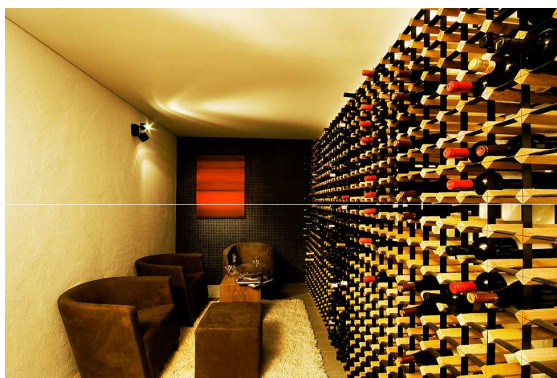

CUSTOM WINE RACK – PROJECT – Mosman NSW

THE HOME

1) Based in Sydney's suburb of Mosman, this home was an older style home refurbished. The cellar was located in the middle of the home beneath the kitchen and accessed via a trap door in the pantry floor.

THE IDEA

2) Create an aesthetically appealing custom made wine storage and display area which utilises available wall space as efficiently as possible.

THE SOLUTION

3) Our wine racks provided all the required objectives with great aesthetics, good use of available wall space and with 110 bottle storage per M2, Bordex are the most space saving wine rack units in the world.

Made from quality hardwood plantation timber and baked enamel steel, every Bordex wine rack is manufactured to the highest standard.

THE INVESTMENT

4) 24 Pockets High 2320mm x 47 Pockets Wide 4505mm = Total Bottle Storage 1175. RRP = AU\$4,935 (4.20 per pocket).